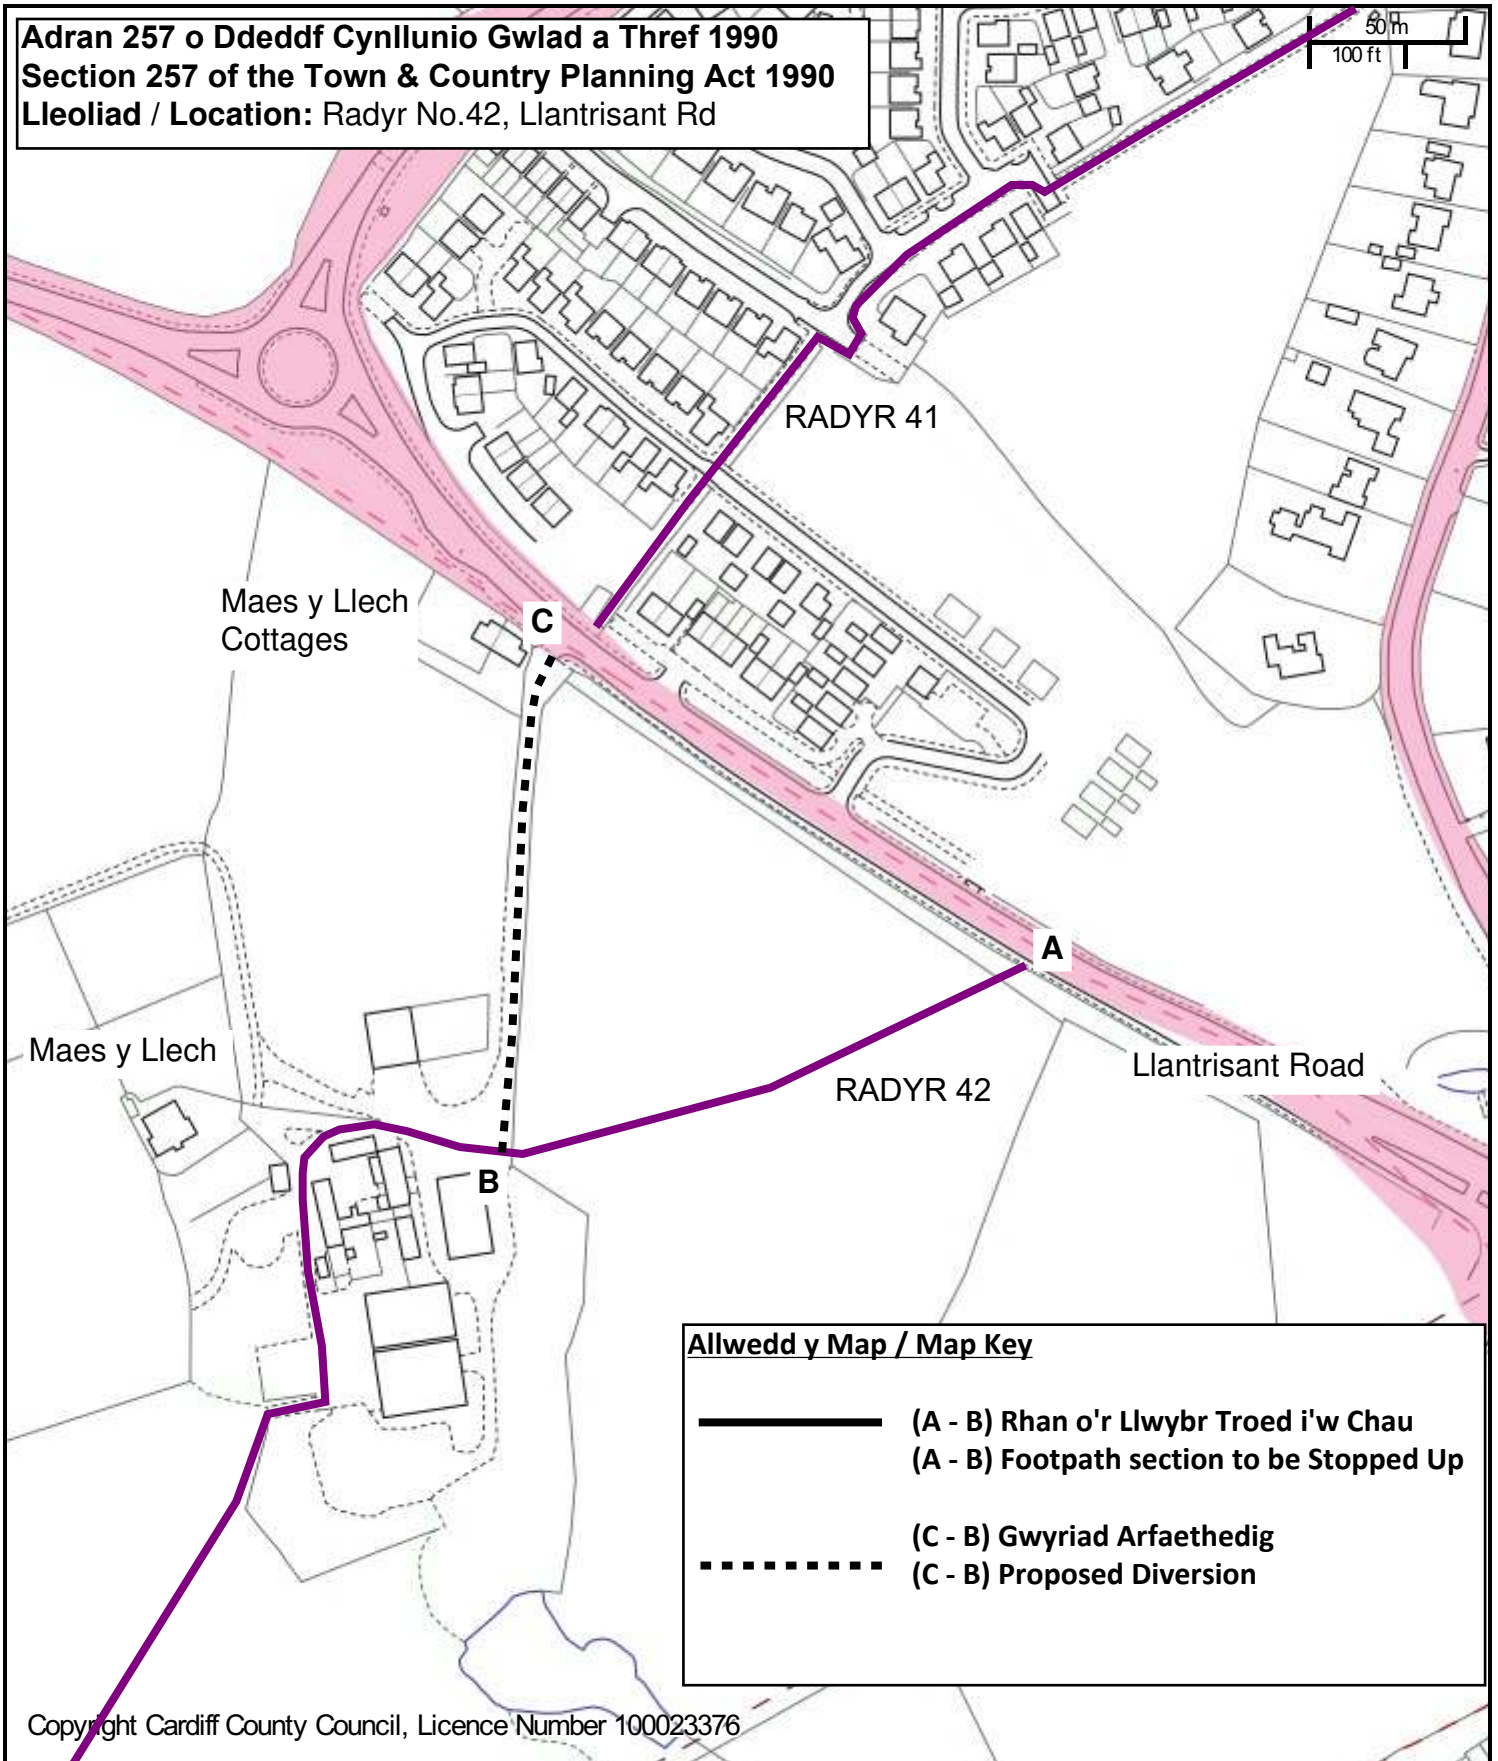

**Adran 257 o Ddeddf Cynllunio Gwlad a Thref 1990**  
**Section 257 of the Town & Country Planning Act 1990**  
**Lleoliad / Location: Radyr No.42, Llantrisant Rd**

50m  
100ft

**Allwedd y Map / Map Key**

-  (A - B) Rhan o'r Llwybr Troed i'w Chau  
(A - B) Footpath section to be Stopped Up
-  (C - B) Gwriad Arfaethedig  
(C - B) Proposed Diversion

Copyright Cardiff County Council, Licence Number 100023376

Scale: 1:2500

Date: 4/5/2022 at 13:27 PM

Coordinates:

© Crown copyright and database rights (2014).

This copy is produced specifically to supply County Council information NO further copies may be made.

**Ordnance Survey 100023376 (2014).**